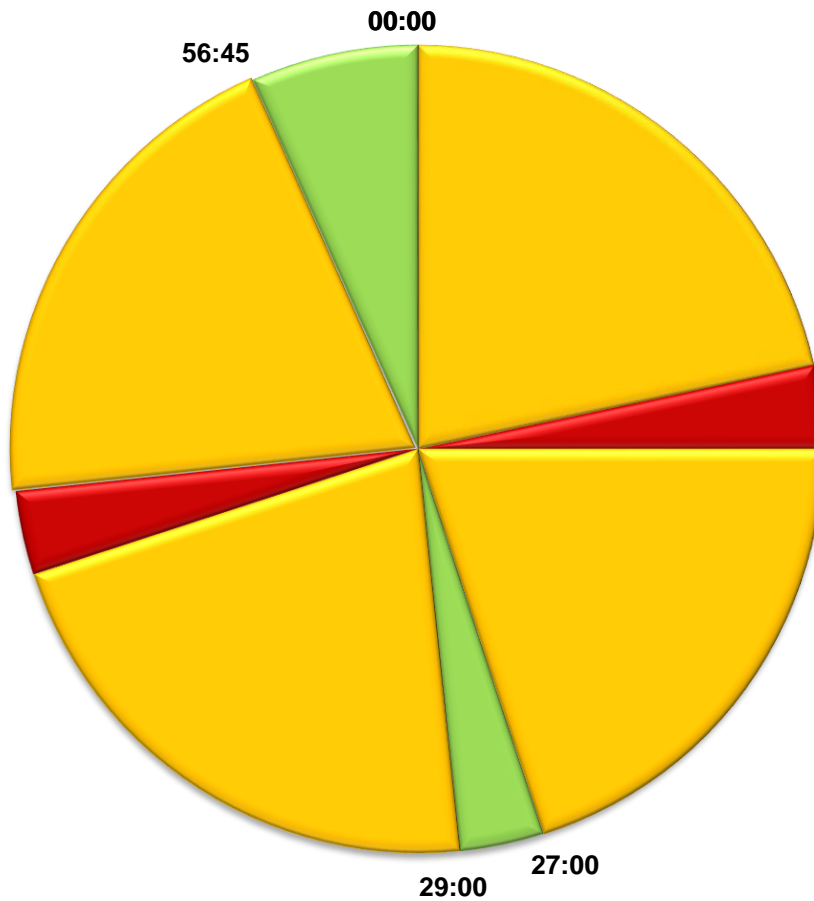

EWTN

Global
Catholic
Radio

**Radio Network Clock "J"
for each hour of
"Catholic Answers Live"
6 to 8pm Eastern Mon-Fri**

**00:00 to 27:00 Network content
27:00 to 29:00 LOCAL AVAIL
29:00 to 56:45 Network content
56:45 to 59:45 LOCAL AVAIL
59:45 to 00:00 :15 instrumental bed
(local station ID)**

LOCAL AVAIL:

**2:00 from 27:00 to 29:00
3:00 from 56:45 to 59:45
:15 ID from 59:45 to 00:00**

RED segments are show breaks - not available to affiliate

Note: Some hours also contain NewsLinks during network time.
For more information, call Thom Price at 205/271-2944 or e-mail tprice@ewtn.com

Effective 8-13-18