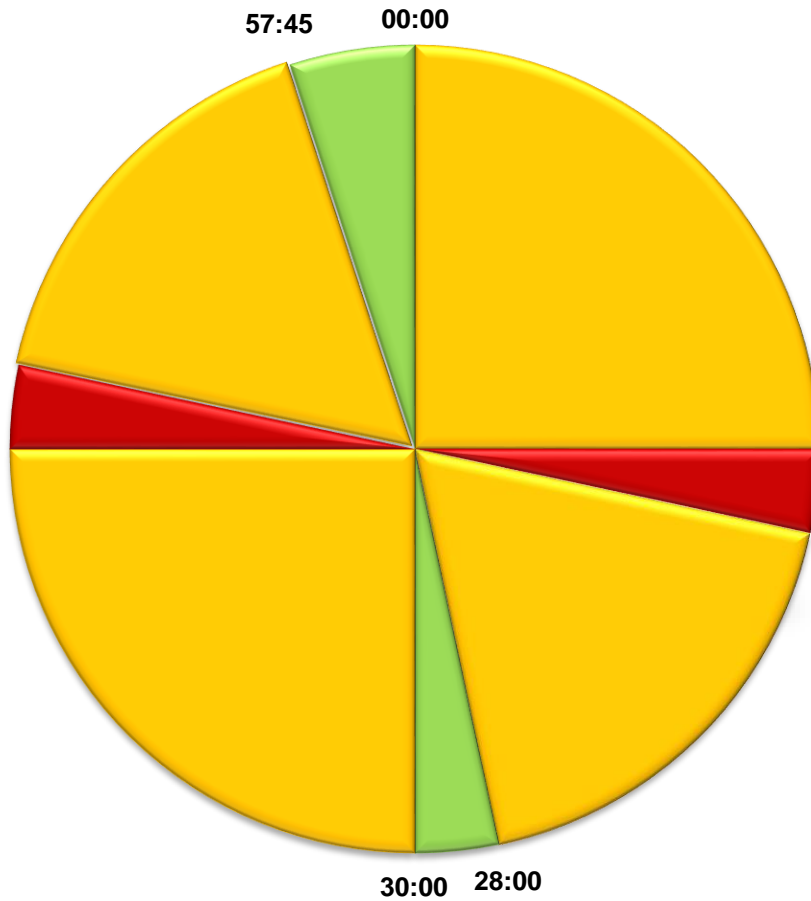

EWTN

Global
Catholic
Radio

Radio Network Clock "L"

00:00 to 28:00 Network content
28:00 to 30:00 LOCAL AVAIL
30:00 to 57:45 Network content
57:45 to 59:45 LOCAL AVAIL
59:45 to 00:00 :15 instrumental bed
(local station ID)

LOCAL AVAIL:
2:00 from 28:00 to 30:00
2:00 from 57:45 to 59:45
:15 ID from 59:45 to 00:00

RED segments are show breaks - not available to affiliate

For more information, call Thom Price at 205/271-2944 or e-mail tprice@ewtn.com

Effective 8-13-18