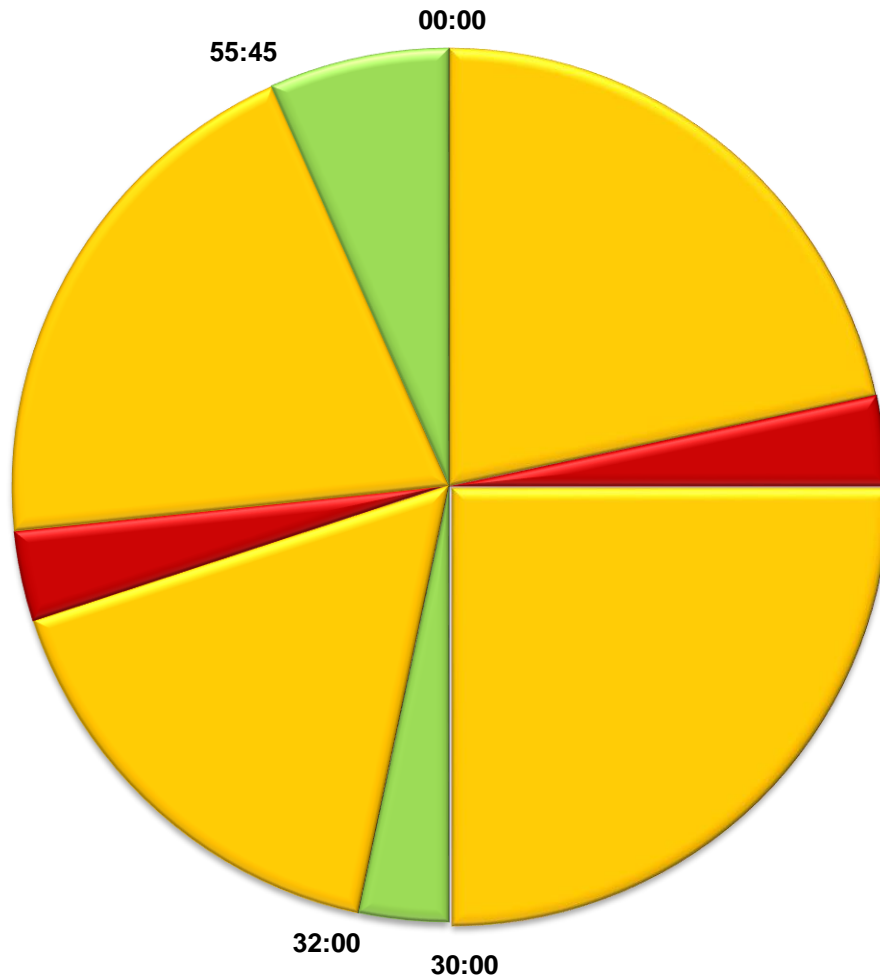

EWITN

Global
Catholic
Radio

**Radio Network Clock "F"
for "Women of Grace"
11am-12pm Eastern Mon-Fri**

00:00 to 30:00 Network Content
30:00 to 32:00 LOCAL AVAIL
32:00 to 55:45 Network content
55:45 to 59:45 LOCAL AVAIL
**59:45 to 00:00 :15 instrumental bed
(local station ID)**

LOCAL AVAIL:
2:00 from 30:00 to 32:00
4:00 from 55:45 to 59:45
:15 ID from 59:45 to 00:00

RED segments are show breaks - not available to affiliate

For more information, call Thom Price at 205/271-2944 or e-mail tprice@ewtn.com

Effective 8-13-18