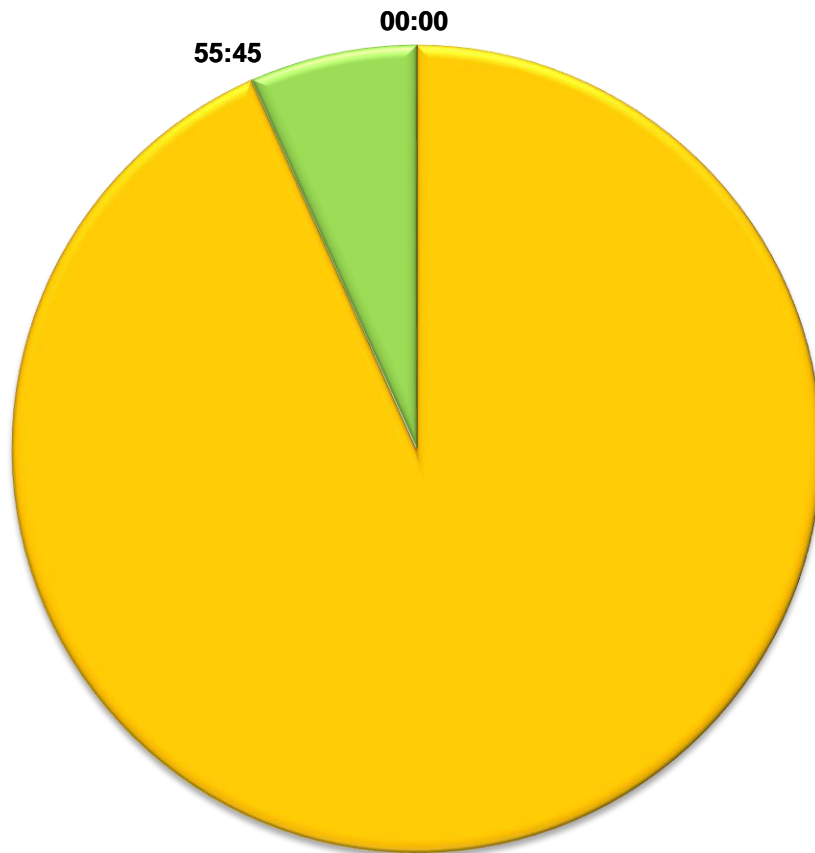

EWTN

Global
Catholic
Radio

**Radio Network Clock "M"
contains one program**

00:00 to 55:45 Hour starts
55:45 to 59:45 LOCAL AVAIL
59:45 to 00:00 :15 instrumental bed
(local station ID)

LOCAL AVAIL:
4:00 from 55:45 to 59:45
:15 ID from 59:45 to 00:00

Notes: Some hours also contain NewsLinks during network time.
For more information, call Thom Price at 205/271-2944 or e-mail tprice@ewtn.com

Effective 8-13-18