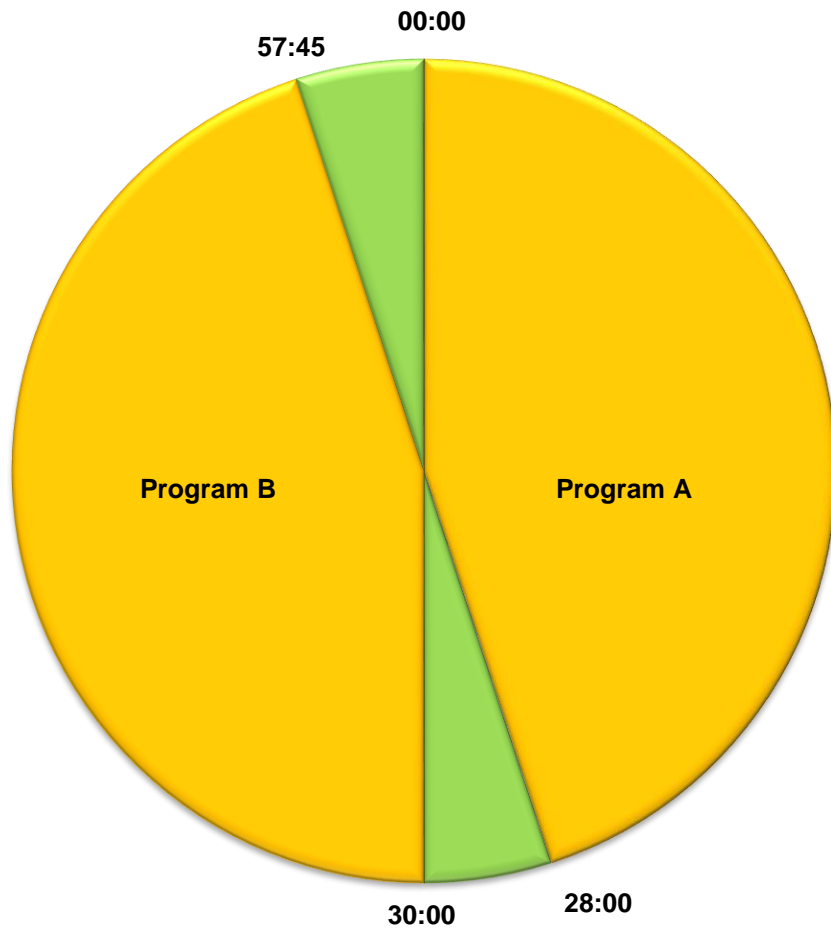

EWWTN

Global
Catholic
Radio

**Radio Network Clock "A"
(contains two programs)**

00:00 to 28:00 Network content
28:00 to 30:00 LOCAL AVAIL
30:00 to 57:45 Network content
57:45 to 59:45 LOCAL AVAIL
59:45 to 00:00 :15 instrumental bed
(for local station ID)