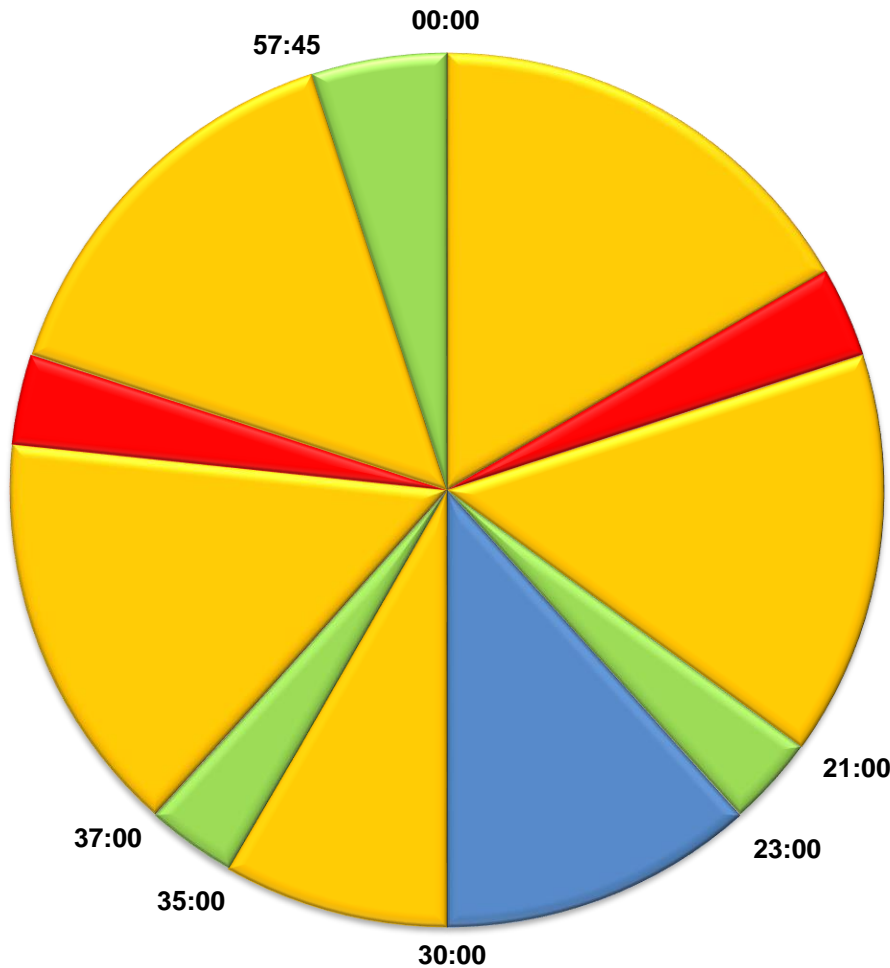

Effective 8-13-18

EWTN

Global
Catholic
Radio

**Radio Network Clock "H"
for each hour of
"The Son Rise Morning Show"
6 to 8am Eastern Mon-Fri**

00:00 to 21:00 Network content
21:00 to 23:00 LOCAL AVAIL
23:00 to 30:00 Network content or
Local content
30:00 to 35:00 Network content
35:00 to 37:00 LOCAL AVAIL
37:00 to 57:45 Network content
57:45 to 59:45 LOCAL AVAIL
59:45 to 00:00 :15 instrumental bed
(for local station ID)

LOCAL AVAIL:
2:00 from 21:00 to 23:00
7:00 from 23:00 to 30:00
2:00 from 35:00 to 37:00
2:00 from 57:45 to 59:45
:15 ID from 59:45 to 00:00

RED segments are show breaks - not available to affiliate

For more information ,call Thom Price at 205/271-2944 or e-mail tprice@ewtn.com