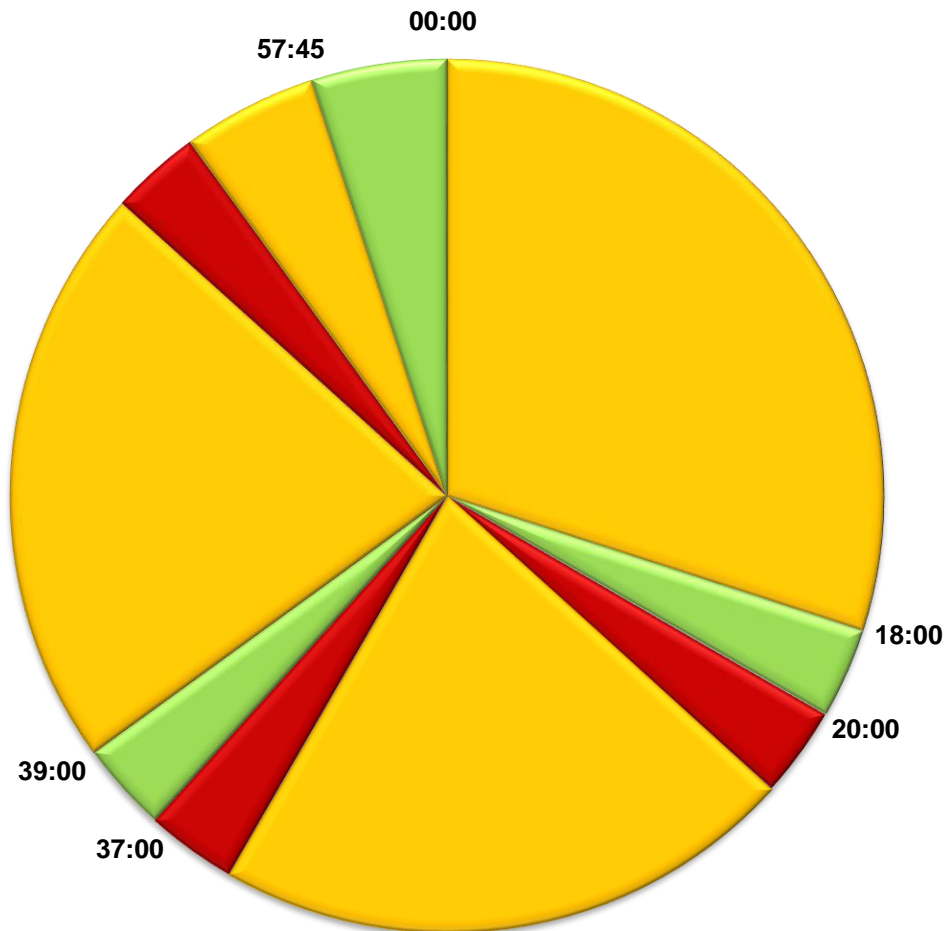

LOCAL AVAIL:
2:00 from 30:00 to 32:00
4:00 from 55:45 to 59:45
:15 ID from 59:45 to 00:00

RED segments are show breaks - not available to affiliate

For more information, call Thom Price at 205/271-2944 or e-mail tprice@ewtn.com

Effective 8-13-18

EWTN

Global
Catholic
Radio

**Radio Network Clock "G"
for "Kresta in the Afternoon"
4pm-6pm Eastern Mon-Fri**

00:00 to 18:00 Network content
18:00 to 20:00 LOCAL AVAIL
20:00 to 37:00 Network content
37:00 to 39:00 LOCAL AVAIL
39:00 to 57:45 Network content
57:45 to 59:45 LOCAL AVAIL
59:45 to 00:00 :15 instrumental bed
(for local station ID)