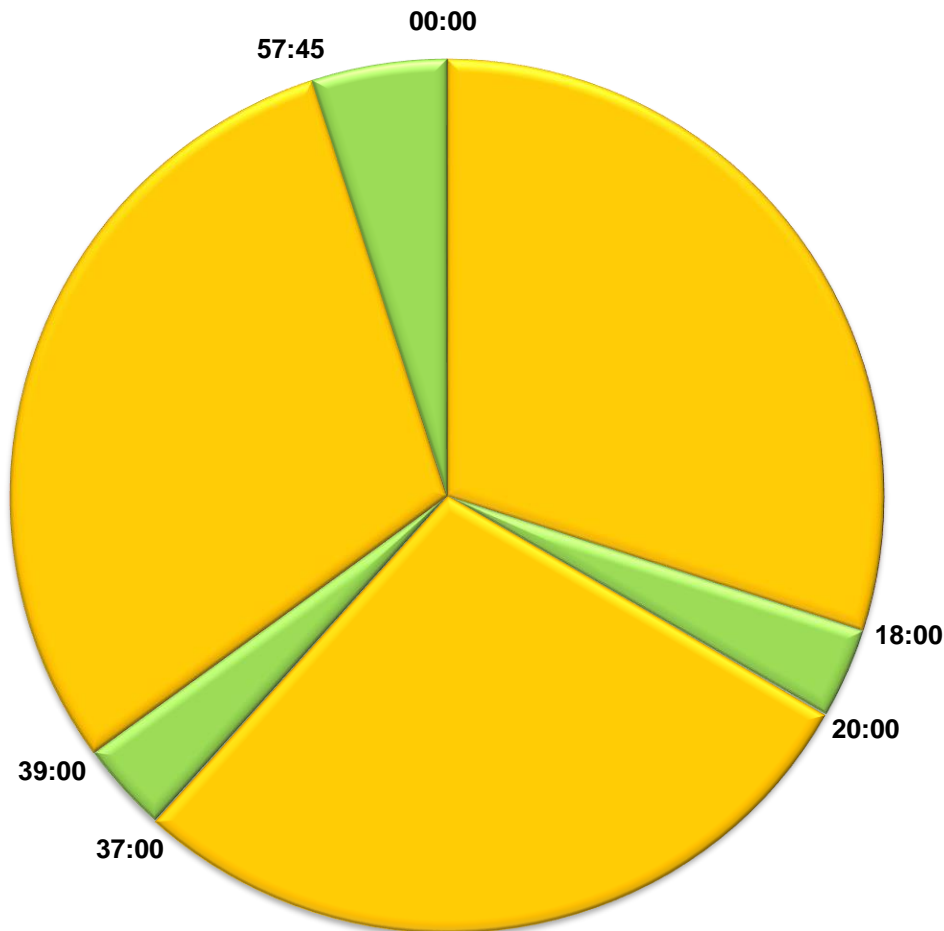

EWTN

Global
Catholic
Radio

Radio Network Clock "K"

00:00 to 18:00 Network content
18:00 to 20:00 LOCAL AVAIL
20:00 to 37:00 Network content
37:00 to 39:00 LOCAL AVAIL
39:00 to 57:45 Network content
57:45 to 59:45 LOCAL AVAIL
59:45 to 00:00 :15 instrumental bed
(for local station ID)

LOCAL AVAIL:
2:00 from 18:00 to 20:00
2:00 from 37:00 to 39:00
2:00 from 57:45 to 59:45
:15 ID from 59:45 to 00:00

For more information, call Thom Price at 205/271-2944 or e-mail tprice@ewtn.com

Effective 8-13-18