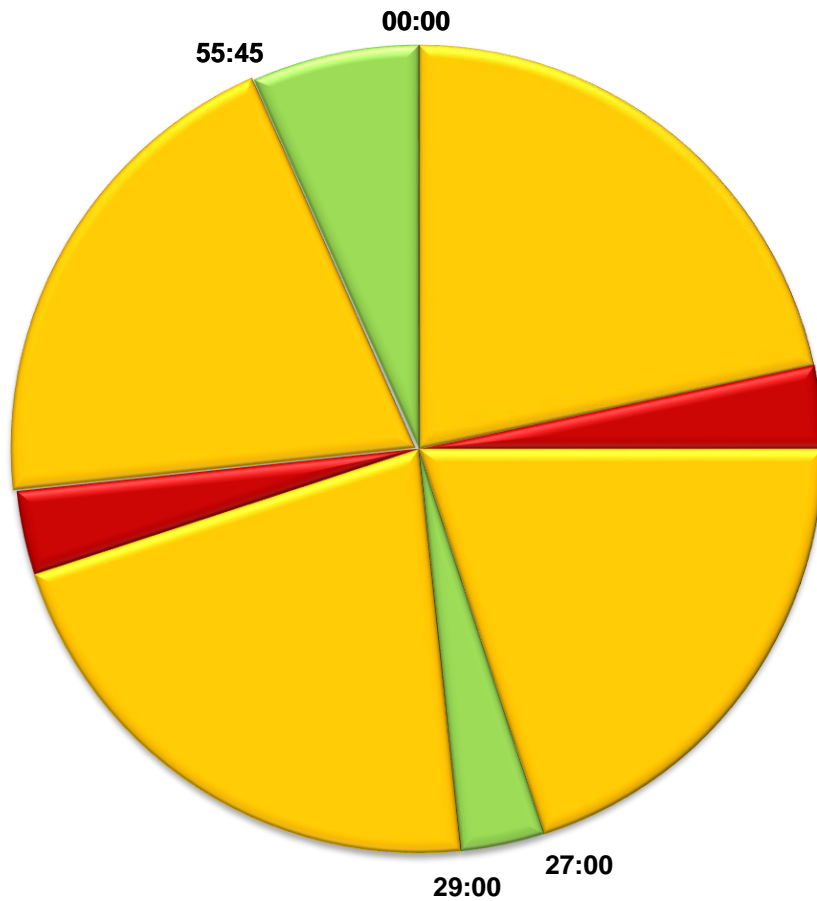

EWTN

Global
Catholic
Radio

**Radio Network Clock "C"
contains one program**

00:00 to 27:00 Network content
27:00 to 29:00 LOCAL AVAIL
29:00 to 55:45 Network content
55:45 to 59:45 LOCAL AVAIL
59:45 to 00:00 :15 instrumental bed
(local station ID)

LOCAL AVAIL:
2:00 from 27:00 to 29:00
4:00 from 55:45 to 59:45
:15 ID from 59:45 to 00:00

RED segments are show breaks - not available to affiliate

Note: Some hours also contain NewsLinks during network time.
For more information, call Thom Price at 205/271-2944 or e-mail tprice@ewtn.com

Effective 8-13-18