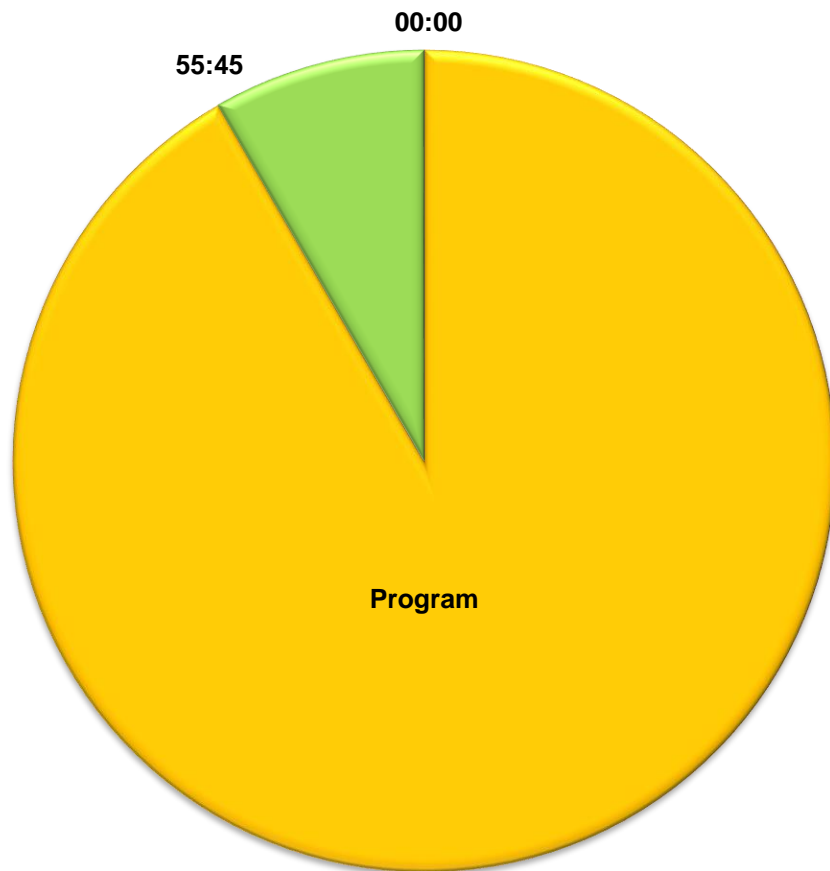

**Radio Network Clock "B"
(contains one program)**

00:00 to 55:45 Network content
55:45 to 59:45 local avail
**59:45 to 00:00 :15 instrumental bed
(local station ID)**

LOCAL AVAIL:

4:00 from 55:45 to 59:45
:15 ID from 59:45 to 00:00