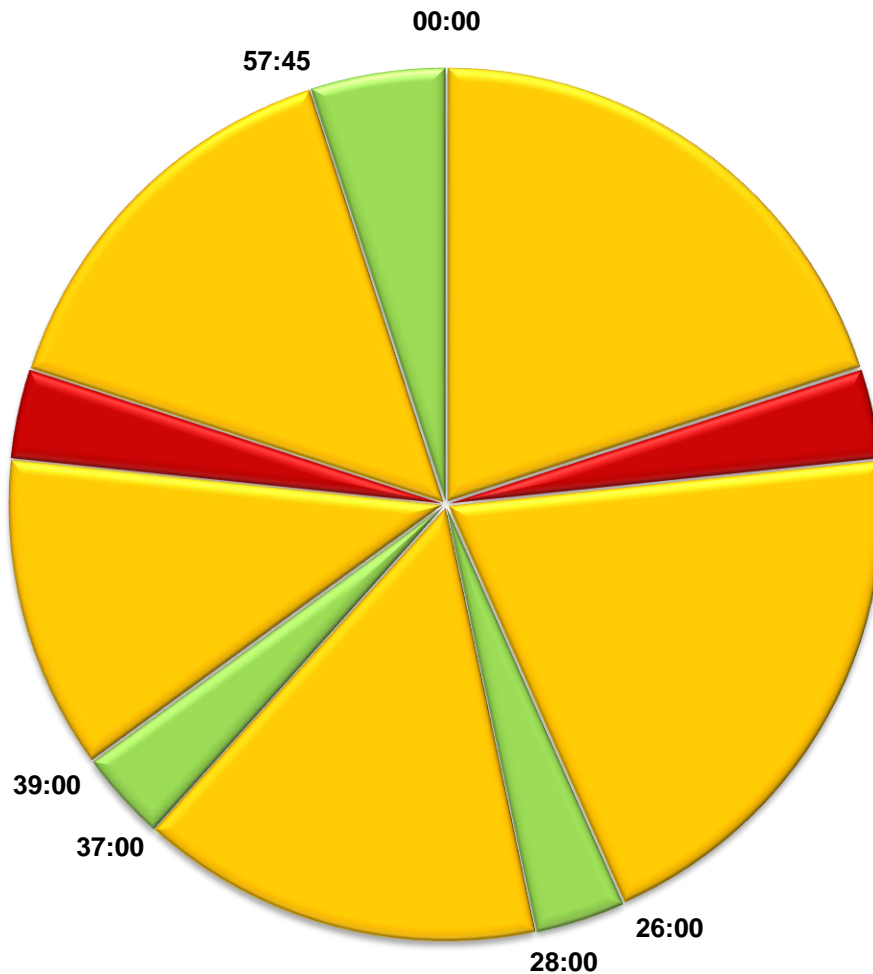

EWITN

Global
Catholic
Radio

**Radio Network Clock "E"
for "Catholic Connection" 9am-10am Eastern
and "The Doctor Is In" 1pm-2pm Eastern**

00:00 to 26:00 Network content
26:00 to 28:00 LOCAL AVAIL
28:00 to 37:00 Network content
37:00 to 39:00 LOCAL AVAIL
39:00 to 57:45 Network Content
57:45 to 59:45 LOCAL AVAIL
59:45 to 00:00 :15 instrumental bed
(for local station ID)

LOCAL AVAIL:
2:00 from 26:00 to 28:00
2:00 from 37:00 to 39:00
2:00 from 57:45 to 59:45
:15 ID from 59:45 to 00:00

RED segments are show breaks - not available to affiliate

For more information, call Thom Price at 205/271-2944 or e-mail tprice@ewtn.com

Effective 8-13-18