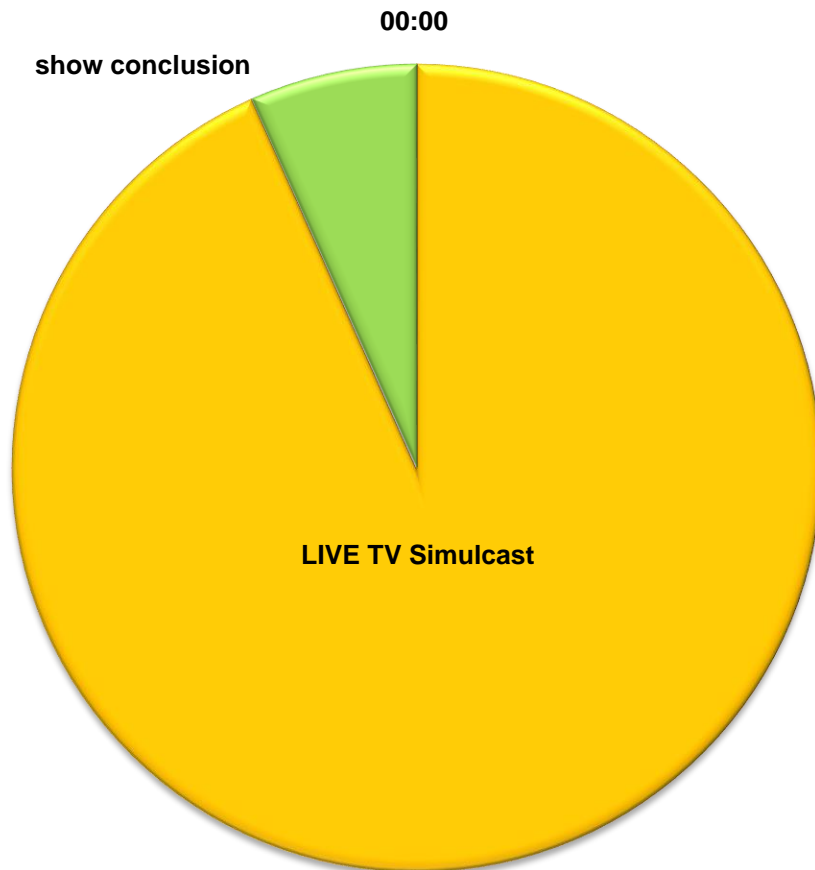

Effective 8-13-18

EWTN

Global
Catholic
Radio

**Radio Network Clock "D"
contains one LIVE TV simulcast
(Mass, World Over, EWTN Live, etc.)**

00:00 Live show starts
At show's conclusion, network
airs content to 59:45